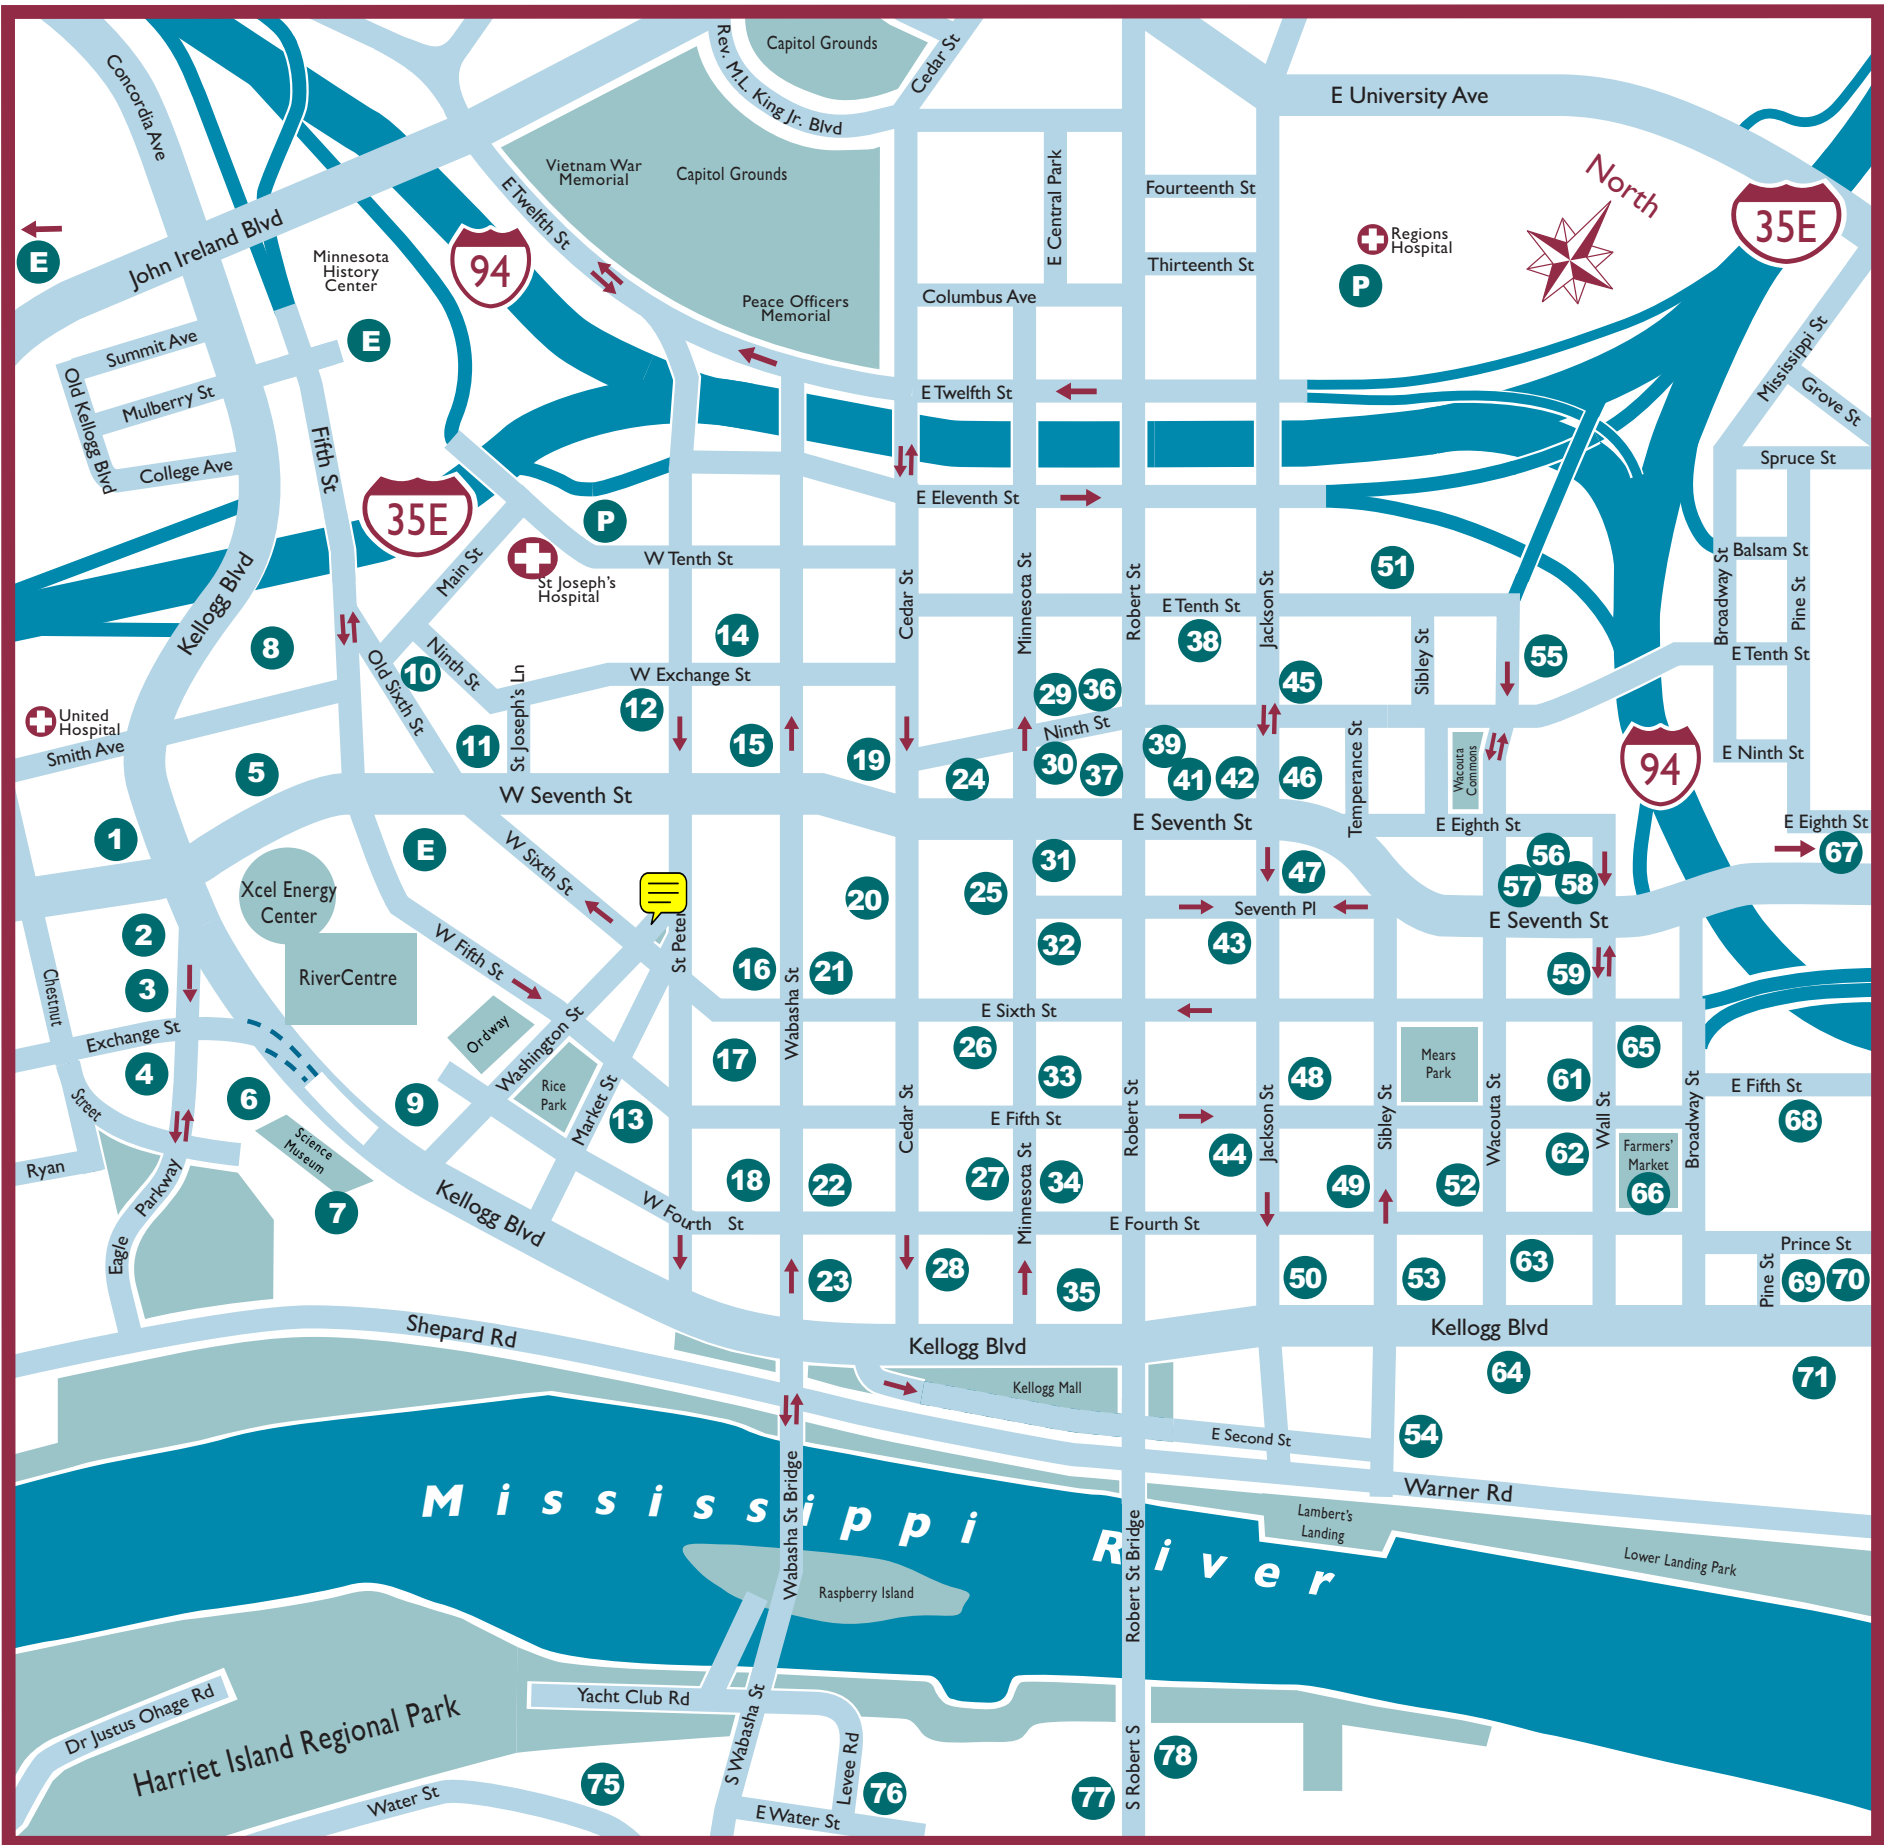

DOWNTOWN Saint Paul Parking Guide

www.stpaultmo.org

PRODUCED BY:

SPONSORED BY:

		Ramps & Lots				Hourly			Monthly				
Key	Operator	Lot/Ramp	Phone	Address	Spaces	Hourly	Daily	24 hour	Regular	Carpool	Reserved	Height	Close
1	Imperial	Holiday Inn Ramp	(612) 341-8000	Smith Ave & Kellogg	280	Contract Only			$90.00			6'10"	24 hrs
2	Imperial	Ace Lot	(612) 341-8000	319 Eagle St	26	Contract Only			$74.90			n/a	24 hrs
3	Imperial	Wax Lot	(612) 341-8000	177 Chestnut St	74		$4.00		$74.90			n/a	24 hrs
4	Imperial	Ryan Lot	(612) 341-8000	217 Chestnut St	146	Contract Only			$80.25			n/a	6pm
5	Imperial	Seven Corners	(612) 341-8000	W 7th & Kellogg	290		$5.00		$90.00			n/a	24 hrs
6	Imperial	RiverCentre Ramp	(612) 341-8000	150 W Kellogg	1554		$10.00		$100.00			6'10"	8pm
7	Science Museum	Science Museum	(651) 221-2546	120 W Kellogg	810	$5.00			$115.00			10'0"	11pm
8	Standard	Smith Ave Transit Ctr	(612) 371-0938	145 Smith Ave	603	Opening Summer 2007				YES			
9	Imperial	Kellogg Municipal Ramp	(612) 341-8000	129 W. Kellogg	428		$10.00		$130.00			7'0"	8pm
10	Premier Parking	#34 Lot	(612) 375-1301	212 W Main	65		$5.00	$8.00	$100.00			n/a	24 hrs
11	Premier Parking	Drain Lot	(612) 375-1301	198 W 9th St	71		$5.00	$7.00	$100.00			n/a	24 hrs
12	Imperial	St. Peter Lot	(612) 341-8000	480 St. Peter St	62	Contract Only			$160.50			n/a	24 hrs
13	Allied	Landmark Towers Ramp	(651) 291-2831	336 Market St	345	$3.00	$15.00	$15.00	$185.00			6'8"	11pm
14	Allright/Central	7A Municipal Ramp	(612) 340-9025	13 W Exchange	640	$3.00	$12.00	$12.00	$120.00			7'0"	12am
15	Keefe Co.	Cunningham Lot	(763) 577-0975	471 Wabasha St	17		$5.50		$110.00			n/a	24 hrs
16	Imperial	6th & Wabasha	(612) 341-8000	415 Wabasha St	136			$8.00	$135.00			n/a	24 hrs
17	Victory	Lawson Ramp	(651) 222-7371	5th & St. Peter St	1070	$10.00	$18.00	$18.00	$160.00			7'0"	24 hrs
18	Imperial	Lowry Ramp	(612) 341-8000	349 Wabasha St	187			$13.00	$140.00			**	24 hrs
19	Allied	World Trade Ctr Ramp	(651) 224-8838	477 Cedar St	1170	$4.00	$13.00	$13.00	$150.00			7'0"	24 hrs
20	Standard	Wells Fargo Place	(651) 310-1926	445 Cedar St	158	$7.00		$17.00	$224.00		$300.00	6'10"	24 hrs
21	Loop	Macy's Ramp	(651) 222-4006	411 Cedar St	650	$3.00	$7.50	$10.50				6'3"	11pm
22	Victory	Victory Ramp	(651) 222-7371	Wabasha & 4th St	780	$9.00	$10.00	$10.00	$135.00			6'10"	24 hrs
23	Standard	Crowne Plaza Riverfront	(651) 228-3811	11 E Kellogg	235	Contract Only						5'9"	12am
24	Imperial	Citywalk Ramp	(612) 341-8000	69 E 7th St	480				$123.00			6'10"	24 hrs
25	Allied	Town Square Ramp	(651) 225-6167	55 E 5th St	505	$5.00		$14.00	$165.00		$250.00	7'0"	10pm
26	Allied	Alliance Bank Center	(651) 293-1874	55 E 5th St	435	$4.00	$15.00	$15.00	$140.00		$185.00	6'8"	24 hrs
27	Imperial	1st Minnesota Lot	(612) 341-8000	332 Minnesota St	156	$3.50	$7.00		$128.40			n/a	24 hrs
28	Allied	Capitol City Plaza	(651) 291-2831	4th & Minnesota St	938	$8.00		$16.00	$130.00			7'0"	11pm
29	Keefe Co.	Minnesota Lot	(763) 577-0975	81 E 9th St.	100		$5.00		$92.00			n/a	24 hrs
30	CRES, Inc.	Northern Furniture	(651) 290-8890	81 E 7th Place	9	Contract Only			$85.00			n/a	7pm
31	CRES, Inc.	Golden Rule Lot	(651) 290-8890	85 E 7th Place	33	Contract Only			$124.00			n/a	6pm
32	FMP	401 Building	(651) 665-1290	402 Minnesota St	920	$3.00	$10.00	$12.00	$155.00			7'2"	24 hrs
33	Standard	US Bank/Firststar Center	(651) 310-1926	326 Minnesota St	628	$6.00		$17.00	$171.20			6'6"	9pm
34	MN St. Assoc.	1st Parking Ramp	(651) 225-3666	332 Minnesota St	468	$2.00		$20.00	$175.00			7'0"	24 hrs
35	Loop	Kellogg Square Ramp	(651) 281-0920	111 E Kellogg	650	$3.00	$5.75	$6.50	$130.00			6'5"	11:30pm
36	Premier Parking	Pedro Lot	(612) 375-1301	9th St & Robert	52		$5.00		$95.00			n/a	24 hrs
37	Keefe Co.	Robert Street Ramp	(763) 577-0975	95 E 7th St.	900	$1.50	$7.00		$125.00			6'2"	8pm
38	Halverson/Blaiser	Rossmore Lot	(651) 227-7053	Robert & 10th	199	Contract Only			$90.00			n/a	24 hrs
39	Trans Park	Maytag Lot	(651) 227-6900	7th & Robert	18	Contract Only			$85.00			n/a	24 hrs
41	Trans Park	Liberty Square	(651) 227-6900	7th & Robert	20	Contract Only			$95.00			n/a	24 hrs